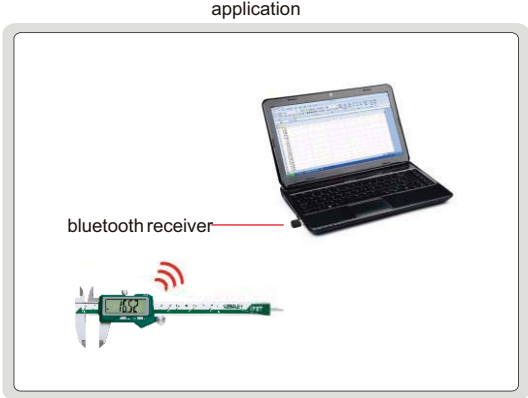

BLUETOOTH RECEIVER

7322-01

- Connect to computer USB interface
- Transmission distance is 10 meter

| Code | Applicable Products | |
|---------|--|--|
| 7322-01 |  <p>1127 series built-in bluetooth digital calipers</p> |  <p>1542 series built-in bluetooth digital depth gages</p> |